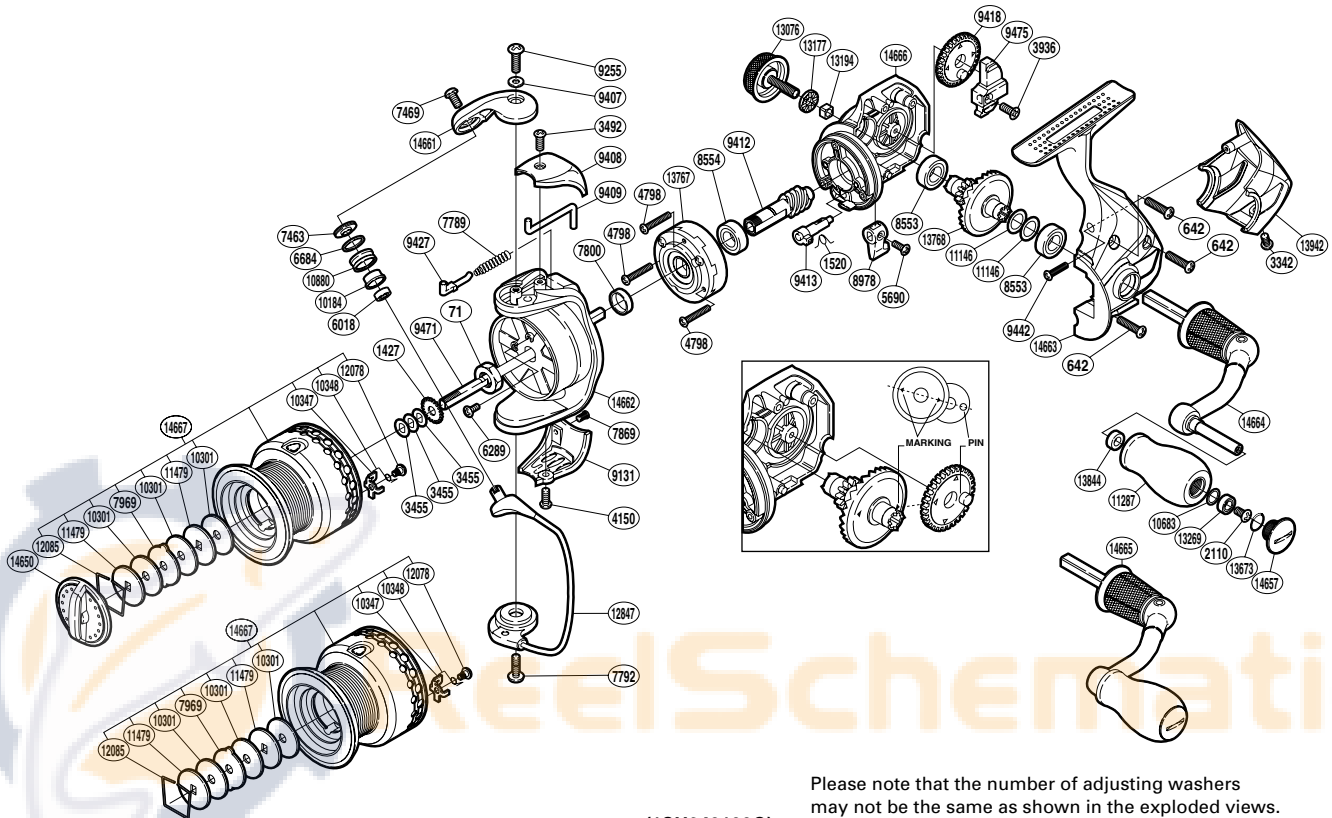

SHIMANO

AERNOS

ARNS-3000SFA

(1SH243100G)

Please note that the number of adjusting washers may not be the same as shown in the exploded views. (Adjustment will vary with each individual product.)

Part No.	Description	Part No.	Description	Part No.	Description
RD 0071	Rotor Nut	RD 8554	Ball Bearing	RD12078	Screw
RD 0642	Screw	RD 8978	Anti-Reverse Lever	RD12085	Drag Washers Retainer
RD 1427	Spool Support	RD 9131	Bail Hold Support Guard	RD12847	Bail Assembly
RD 1520	Anti-Reverse Cam Spring	RD 9255	Screw	RD13076	Handle Screw Cap
RD 2110	Screw	RD 9407	Washer	RD13177	Handle Screw Cap Spacer
RD 3342	Screw	RD 9408	Bail Spring Cover	RD13194	Handle Screw Lock
RD 3455	Spool Washer	RD 9409	Bail Trip Lever	RD13269	Ball Bearing
RD 3492	Screw	RD 9412	Pinion Gear	RD13673	O Ring
RD 3936	Screw	RD 9413	Anti-Reverse Cam	RD13767	Roller Clutch Assembly
RD 4150	Screw	RD 9418	Oscillating Gear	RD13768	Drive Gear
RD 4798	Screw	RD 9427	Bail Spring Guide	RD13844	Handle Knob Bushing
RD 5690	Screw	RD 9442	Screw	RD13942	Rear Protector
RD 6018	Ball Bearing	RD 9471	Main Shaft	RD14650	Drag Knob
RD 6289	Screw	RD 9475	Oscillating Slider	RD14657	Handle Knob Seal
RD 6684	Line Roller Spacer	RD10184	Line Roller Bushing	RD14661	Bail Arm
RD 7463	Line Roller Washer	RD10301	Drag Washer	RD14662	Rotor
RD 7469	Screw	RD10347	Drag Click	RD14663	Side Cover
RD 7789	Bail Spring	RD10348	Click Spring	RD14664	Handle Shank Assembly
RD 7792	Screw	RD10683	Washer	RD14665	Handle Assembly
RD 7800	Rotor Ring	RD10880	Line Roller	RD14666	Body
RD 7869	Screw	RD11146	Washer	RD14667	Spool Assembly
RD 7969	Eared Washer	RD11287	Handle Knob		
RD 8553	Ball Bearing	RD11479	Key Washer		